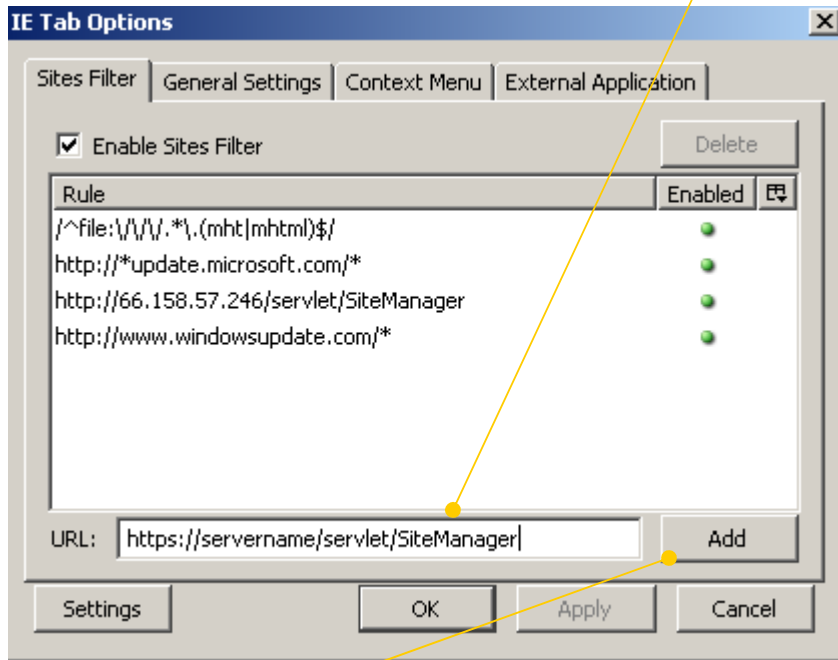

Lunchbox

---

10. From the IE Tab option, you will need to enter the complete address to SiteManager from the external link in the URL: box.

11. Select Add button
12. Select OK

You will now be able to use Lunchbox with Firefox